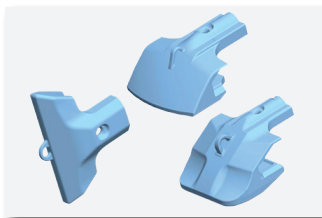

J-BOLT, LIP & WING SHROUDS

- Multiple styles and sizes to fit most makes and models
- Quick and easy installation and replacement
- Superior hardness compared to weld-on shrouds
- Helps prevent bottom bucket wear

**WIDEST RANGE
ON THE MARKET!**