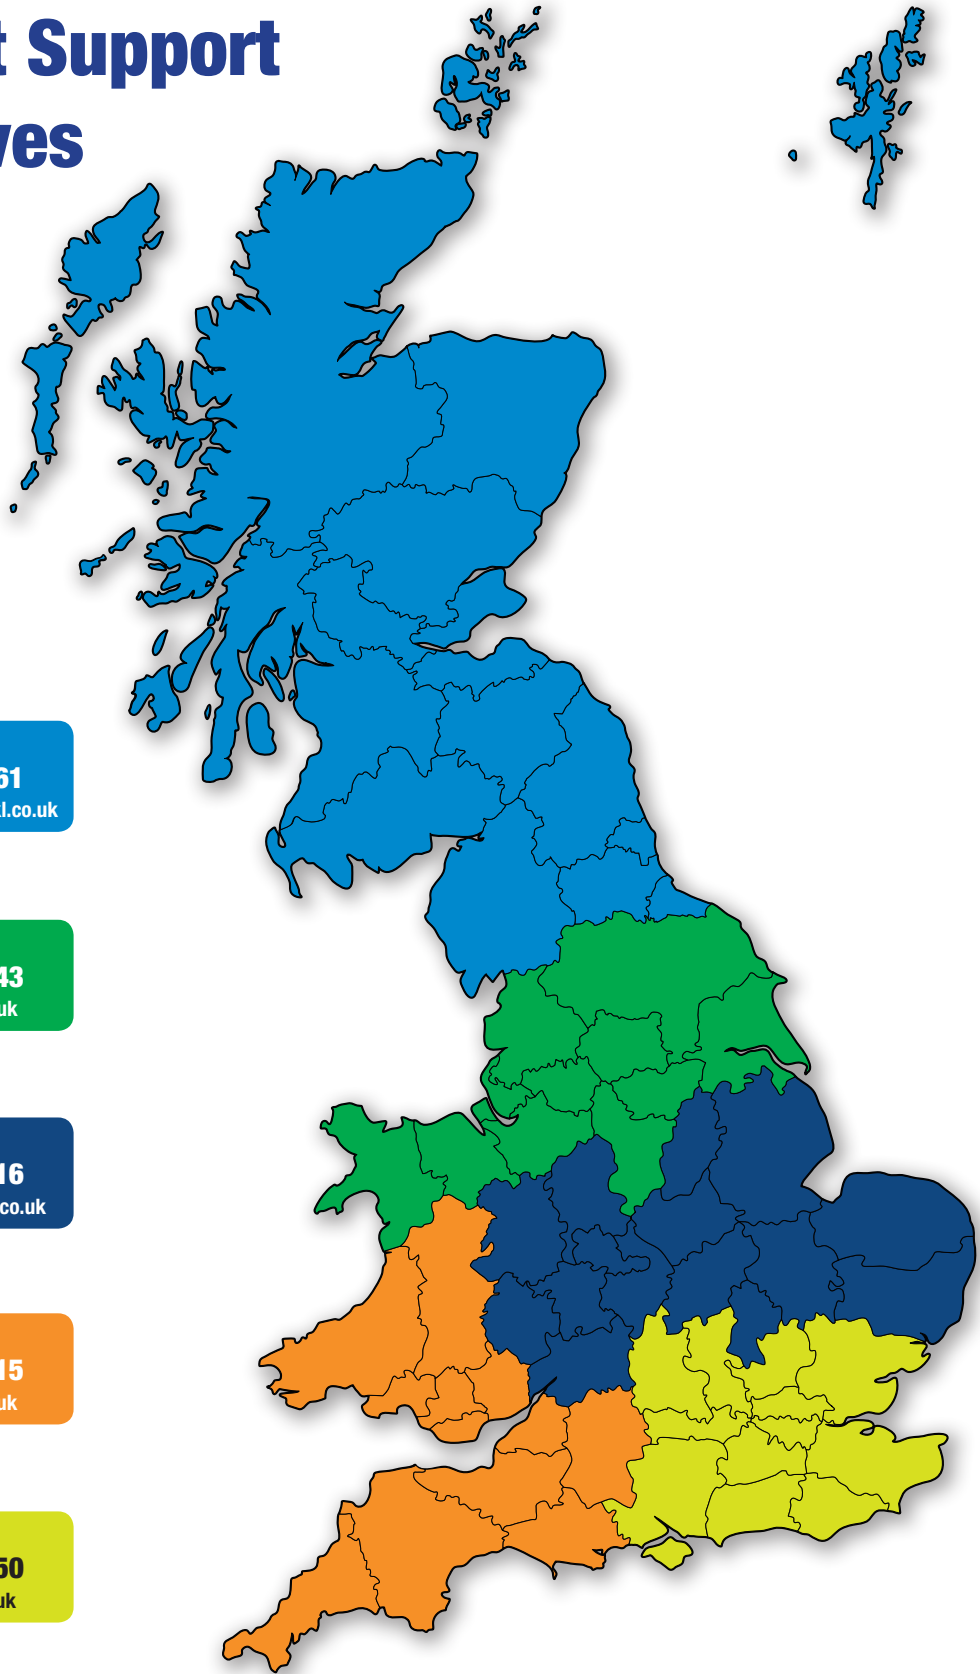

YOUR Product Support Representatives

WE'RE HERE TO HELP...

Michael Paterson
Mobile: 07831 437 861
Email: michael.paterson@mkl.co.uk

Paul Bennett
Mobile: 07824 542 643
Email: paul.bennett@mkl.co.uk

Richard Mayrick
Mobile: 07464 486 316
Email: richard.mayrick@mkl.co.uk

Martin Jones
Mobile: 07836 357 215
Email: martin.jones@mkl.co.uk

Ben Poliquin
Mobile: 07881 336 250
Email: ben.poliquin@mkl.co.uk

For all other parts, call your local depot or visit www.marubeni-komatsu.co.uk.

To receive discounts & offers direct to your inbox or posted through your door, e-mail to tm@mkl.co.uk with your machine & contact details.

Contact your local depot
to order or for a quotation!

Slough – 01752 928000
Redditch – 0845 601 5540

Cardiff – 02920 484115
Chester Le Street – 0191 492 2333
Hamilton – 01698 822228

Marubeni-Komatsu Ltd, Padgets Lane, Redditch, Worcestershire B98 0RT · Tel: 01527 512512 · info@mkl.co.uk · www.marubeni-komatsu.co.uk