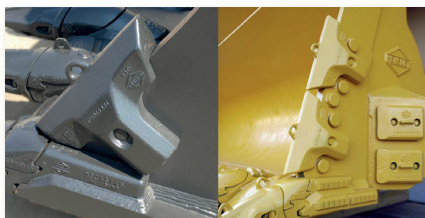

J-BOLT, LIP & WING SHROUDS

- Multiple styles and sizes to fit most makes and models
- Quick and easy installation and replacement
- Superior hardness compared to weld-on shrouds
- Helps prevent bottom bucket wear

**WIDEST RANGE
ON THE MARKET!**