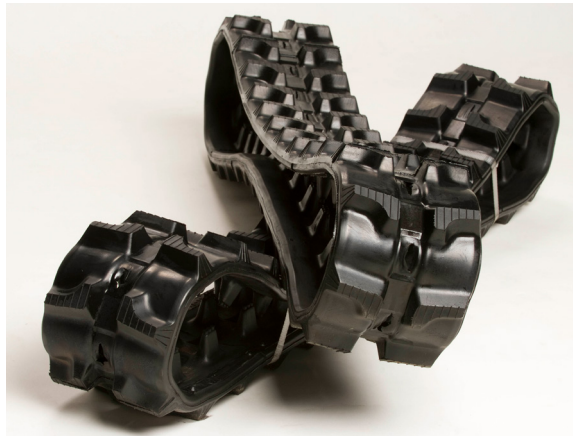

MIRRORS

Poor visibility is a key factor in poor workmanship, and on-site accidents resulting in avoidable damage to your machine. 10% off OEM mirrors on the Komatsu PC210-class excavators.

10% OFF ALL MIRRORS!

RUBBER TRACKS

Rubber Tracks are a protective rubber band that protects the machine's chain, offering a safe, reliable, and easy-to-install option for utility excavators of makes & models (not just Komatsu).