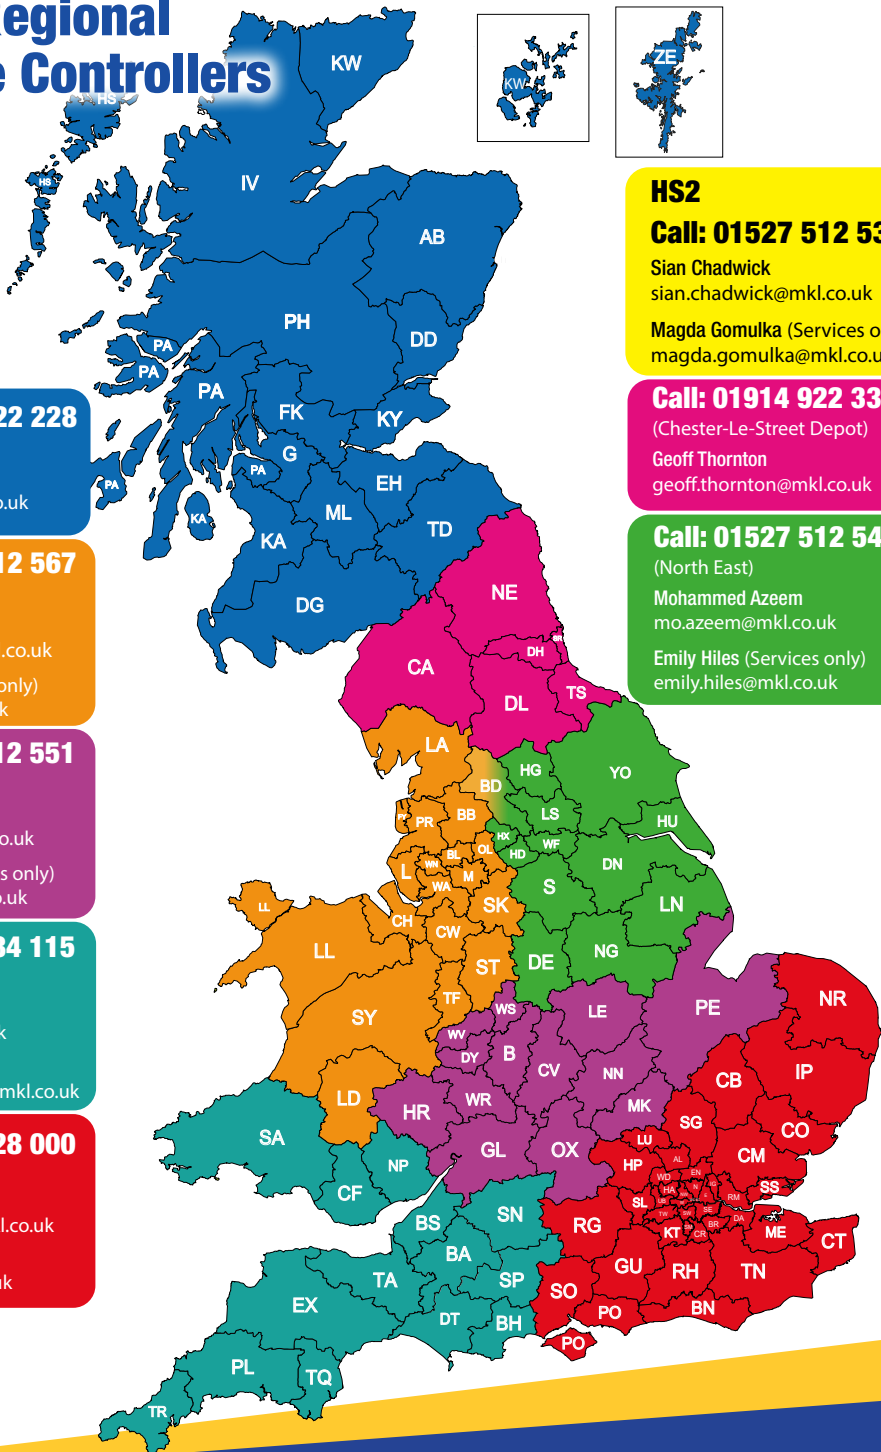

YOUR Regional Service Controllers

Call: 01698 822 228
(Hamilton Depot)
Neil Fanning
neil.fanning@mkl.co.uk

Call: 01527 512 567
(North West)
Andrew Lovett
andrew.lovett@mkl.co.uk
Zoe Harris (Services only)
zoe.harris@mkl.co.uk

Call: 01527 512 551
(Central)
Jamie Powell
jamie.powell@mkl.co.uk
Sarah Butler (Services only)
sarah.butler@mkl.co.uk

Call: 02920 484 115
(Cardiff Depot)
Liam Clark
liam.clark@mkl.co.uk
Mathew Dallimore
mathew.dallimore@mkl.co.uk

Call: 01752 928 000
(Slough Depot)
Inna Nekrasova
inna.nekrasova@mkl.co.uk
Kate Labak
kate.labak@mkl.co.uk

HS2
Call: 01527 512 533
Sian Chadwick
sian.chadwick@mkl.co.uk
Magda Gomulka (Services only)
magda.gomulka@mkl.co.uk

Call: 01914 922 333
(Chester-Le-Street Depot)
Geoff Thornton
geoff.thornton@mkl.co.uk

Call: 01527 512 541
(North East)
Mohammed Azeem
mo.azeem@mkl.co.uk
Emily Hiles (Services only)
emily.hiles@mkl.co.uk

Contact: Parts@mkl.co.uk | 0845 601 5540

Please Note: All discounts in the promo are valid until the 30th April and can't be used in connection with any other discounts or promotions. Prices are subject to VAT and delivery charges where applicable.